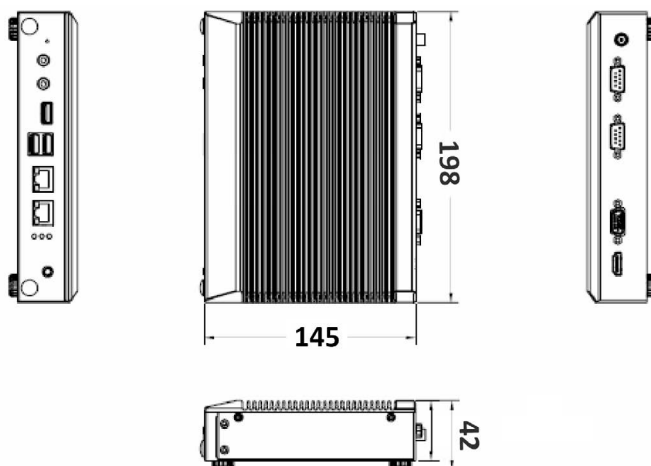

MESPAS accounts the IT challenges on board of vessels by introducing the MESPAS Cube. The MESPAS Cube is an offshore server (small industrial design PC) with no moving parts, compact and handy as an external hard disk and therefore perfectly suited for the marine environment . It comes pre-configured with the vessel-specific database and the MESPAS Physical Asset Management software.

Professional solution with MESPAS Cube

Dimensions (W x H x D) 198 x 42 x 145 mm (7.8" x 1.65" x 5.7")

Easy Setup and Installation

The MESPAS Cube comes pre-configured with the vessel-specific database and the MESPAS PAM software. Installing the Cube on board therefore consists only of two steps: connecting the cube to the LAN and installing the MESPAS PAM Client on one or multiple PCs on board. After starting the MESPAS client, it automatically searches the network for the database and will establish a connection with it.